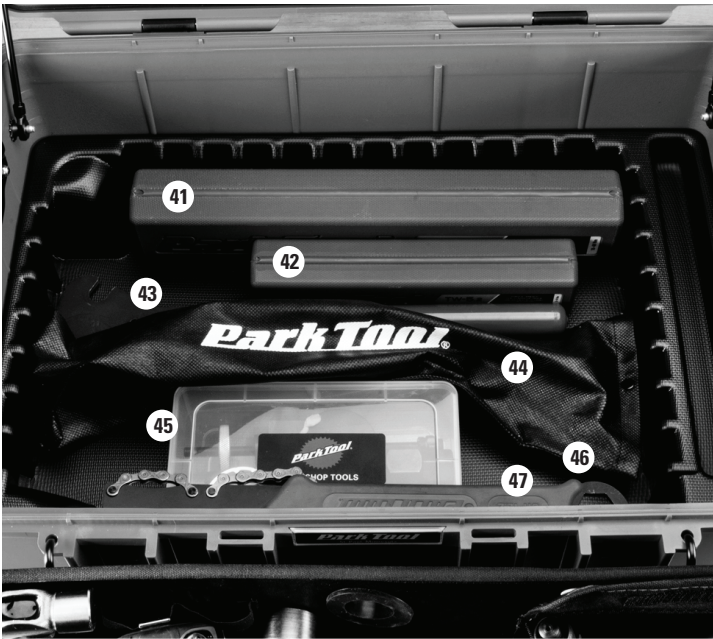

BRK-1

Big Rolling Kit
Big Rolling Kit
Grande Caisse à Roulettes
Kit Big Rolling

BRK-1 Storage Suggestions

- | | |
|----------------------------------|--|
| 1: BO-2 | 21: HMR-8 |
| 2: PS-1 | 22: DSD-2, 4 |
| 3: SPA-2 | 23: RR-12.2 |
| 4: MW-8, 9, 10, 15 | 24: FR-5.2H |
| 5: MWF-3 | 25: ATD-1.2 |
| 6: AWS-3 | 26: CWP-7 |
| 7: SW-0, 2, 3, 6 | 27: FR-1.3 |
| 8: AWS-1 | 28: CN-10 |
| 9: ZP-5 | 29: LP-7 |
| 10: CT-3.3 | 30: SD-0, 3 |
| 11: PAW-6 | 31: NP-6 |
| 12: DH-1 | 32: HXS-1.2 |
| 13: TWS-3 | 33: CC-4 |
| 14: EP-1 | 34: SCW-13, 15, 17, 19 |
| 15: TWS-1 | 35: SWR-8 |
| 16: MLP-1.2 | 36: DT-2 |
| 17: VC-1 | 37: UP-SET |
| 18: TL-6.3 x2 | 38: GSC-1, 3, 4 (behind) |
| 19: BBT-10.2 | 39: Socket Box including 10, 14, 15, 3, 4, 5, 6, 8, and 10 mm hex bits (behind) |
| 20: THT-8, 10, 20, 25, 30 | 40: IR-1.3 (behind) |

- 41: TW-6.2
- 42: TW-5.2
- 43: PW-4
- 44: DAG-3 / DAG BAG
- 45: BBT Box including BBT-18, 22, 69.4, 79.3, and BBT-RS
- 46: SBC-1
- 47: SR-12.2
- 48: EWS-1
- 49: EWS-2
- 50: SZR-1
- 51: THH-2, 25, 3, 4, 5, 6, 8
- 52: CNW-2