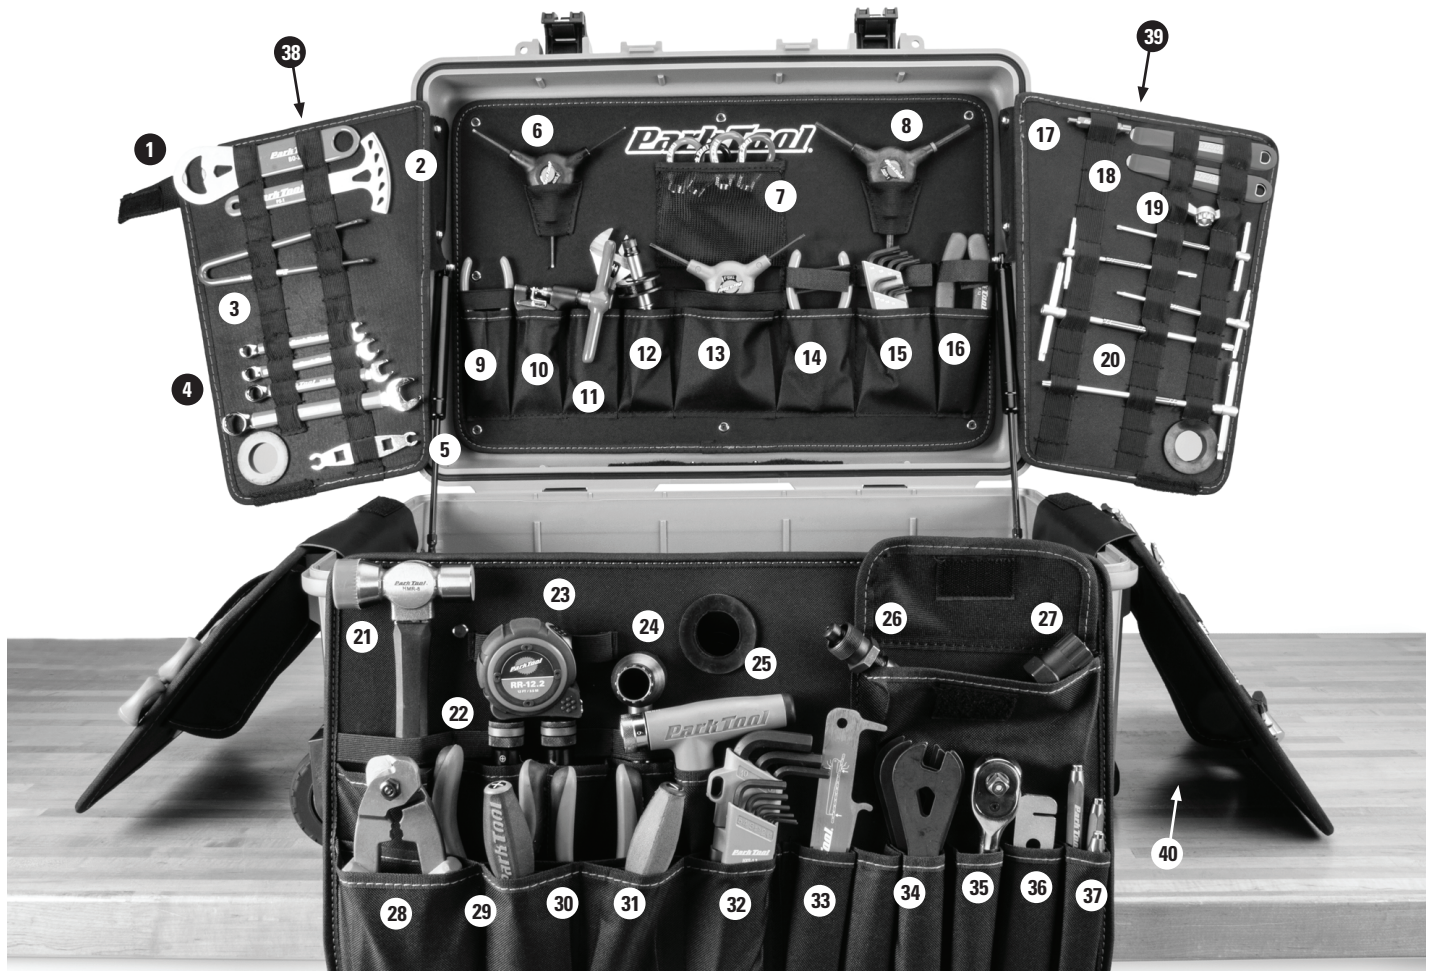

BRK-1

Big Rolling Kit
Big Rolling Kit
Grande Caisse à Roulettes
Kit Big Rolling

BRK-1 Storage Suggestions

- | | |
|----------------------------------|--|
| 1: BO-2 | 21: HMR-8 |
| 2: PS-1 | 22: DSD-2, 4 |
| 3: SPA-2 | 23: RR-12.2 |
| 4: MW-8, 9, 10, 15 | 24: FR-5.2H |
| 5: MWF-3 | 25: ATD-1.2 |
| 6: AWS-3 | 26: CWP-7 |
| 7: SW-0, 2, 3, 6 | 27: FR-1.3 |
| 8: AWS-1 | 28: CN-10 |
| 9: ZP-5 | 29: LP-7 |
| 10: CT-3.3 | 30: SD-0, 3 |
| 11: PAW-6 | 31: NP-6 |
| 12: DH-1 | 32: HXS-1.2 |
| 13: TWS-3 | 33: CC-4 |
| 14: EP-1 | 34: SCW-13, 15, 17, 19 |
| 15: TWS-1 | 35: SWR-8 |
| 16: MLP-1.2 | 36: DT-2 |
| 17: VC-1 | 37: UP-SET |
| 18: TL-6.3 x2 | 38: GSC-1, 3, 4 (behind) |
| 19: BBT-10.2 | 39: Socket Box including 10, 14, 15, 3, 4, 5, 6, 8, and 10 mm hex bits (behind) |
| 20: THT-8, 10, 20, 25, 30 | 40: IR-1.3 (behind) |

- 41: TW-6.2
- 42: TW-5.2
- 43: PW-4
- 44: DAG-3 / DAG BAG
- 45: BBT Box including BBT-18, 22, 69.4, 79.3, and BBT-RS
- 46: SBC-1
- 47: SR-12.2
- 48: EWS-1
- 49: EWS-2
- 50: SZR-1
- 51: THH-2, 25, 3, 4, 5, 6, 8
- 52: CNW-2